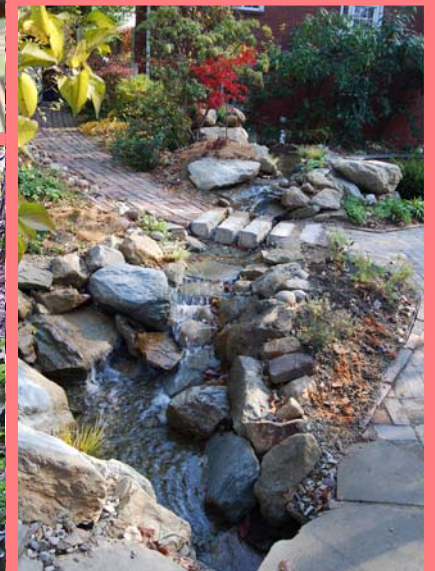

Soergel

724 444 POND

since 1936

Landscapes . Aquascapes . Florascapes . www.YourEscapes.net

Creating Paradise, one backyard at a time!

The Parade of Ponds is July 25-26
Get tickets at YourEscapes.net

Kevin Soergel, B.S. Landscape Architecture, 1989

Kevin Soergel has been a Certified Aquascape Contractor since 2003

Creating Paradise, one backyard at a time

The Sixth Annual Parade of Ponds is now July 25 and 26, 2009. We have moved the date into midsummer for Ronald McDonald House to be on the tour. (Maybe this year it won't rain on us.) You may not know it, but Ronald McDonald House is moving in August to their new location at the new Children's Hospital. Ronald McDonald House will be able to better meet the needs of sick children and their families in their new location, with almost three times the occupancy. Ronald McDonald House has been in its present location since 1979, and last year over 750 families stayed at Ronald McDonald House Pittsburgh. Please put your change in the box in front of the register the next time you enjoy a Big Mac. RMH is 100% funded by donations.

RONALD
McDONALD
HOUSE
CHARITIES

The Parade of Ponds is Saturday July 25 from 10 a.m. to 6 p.m. and Sunday July 26 from noon to 6 p.m. Tickets are \$25 per family, and 100% goes to Ronald McDonald House.