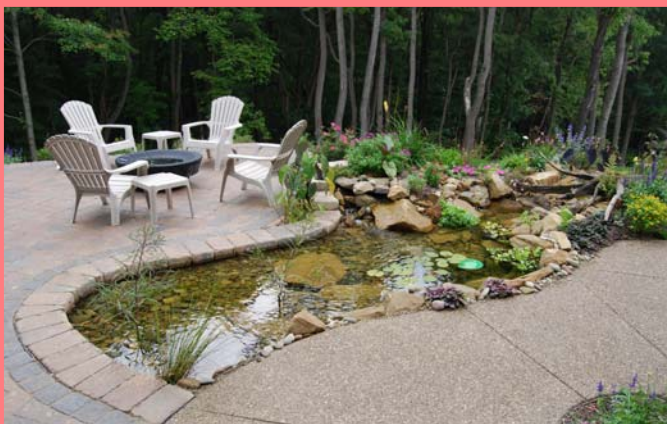

Soergel

724 444 POND

since 1936

Landscapes . Aquascapes . Florascapes . www.YourEscapes.net

Creating Paradise, one backyard at a time!

The Parade of Ponds is July 25-26
Get tickets at YourEscapes.net

Kevin Soergel, B.S. Landscape Architecture, 1989

Kevin Soergel has been a Certified Aquascape Contractor since 2003

Creating Paradise, one backyard at a time

The Sixth Annual Parade of Ponds is now July 25 and 26, 2009. We have moved the date into midsummer for Ronald McDonald House to be on the tour. (Maybe this year it won't rain on us.) You may not know it, but Ronald McDonald House is moving in August to their new location at the new Children's Hospital. Ronald McDonald House will be able to better meet the needs of sick children and their families in their new location, with almost three times the occupancy. Ronald McDonald House has been in its present location since 1979, and last year over 750 families stayed at Ronald McDonald House Pittsburgh. Please put your change in the box in front of the register the next time you enjoy a Big Mac. RMH is 100% funded by donations.

RONALD
McDONALD
HOUSE
CHARITIES

The Parade of Ponds is Saturday July 25 from 10 a.m. to 6 p.m. and Sunday July 26 from noon to 6 p.m. Tickets are \$25 per family, and 100% goes to Ronald McDonald House.