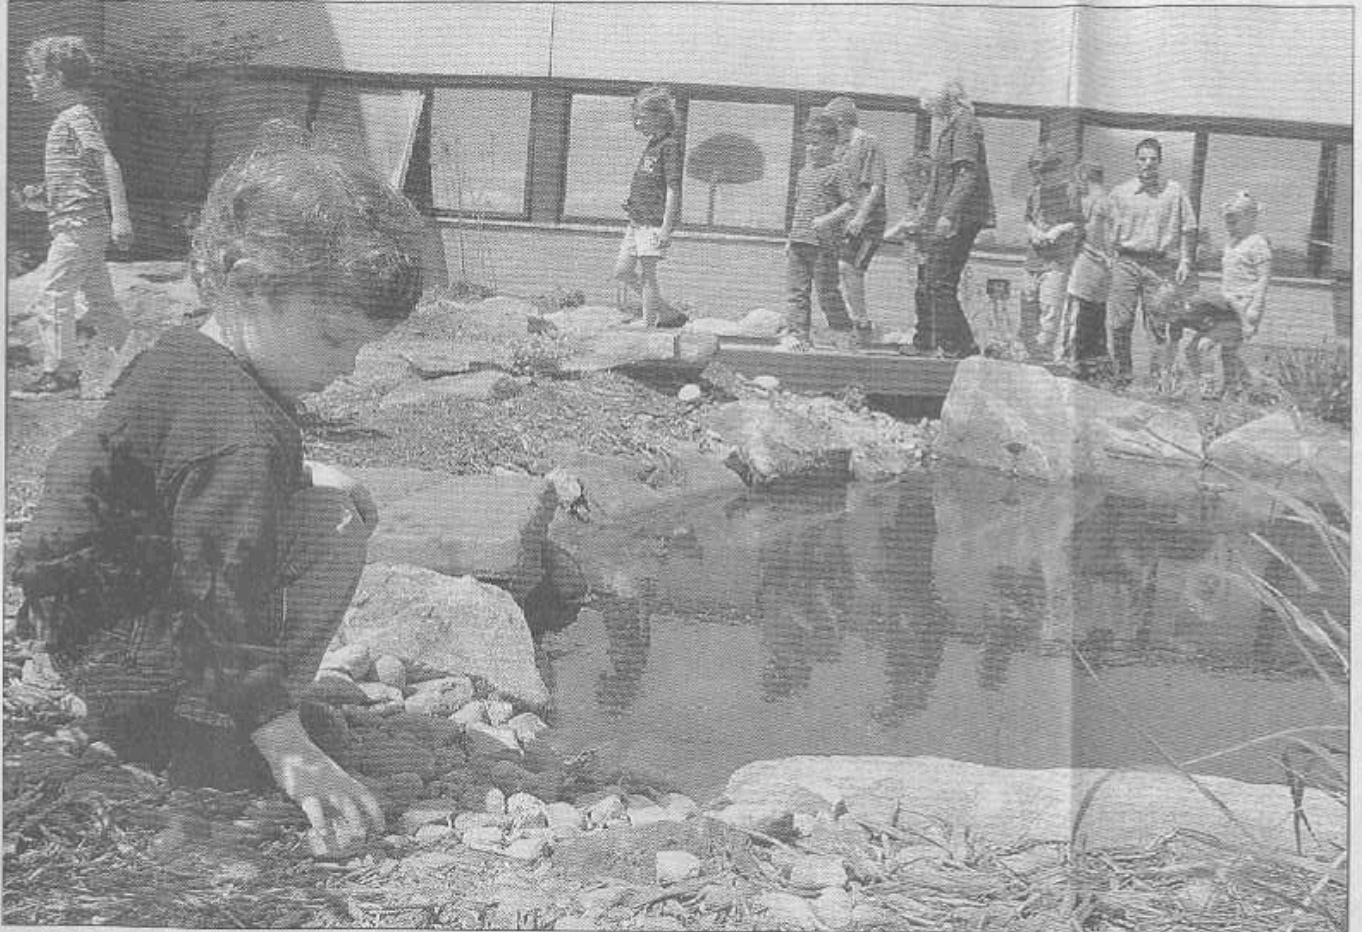

DEDICATED TO NATURE

Jasmine Gehris/Tribune-Review

Kevin Soergel Jr., 3, inspects the new stream and pond habitat during its dedication at Richland Elementary School. Kevin's father, Kevin Soergel Sr.

of K.P. Soergel and Associates, donated the labor for the installation of the stream and pond habitat.